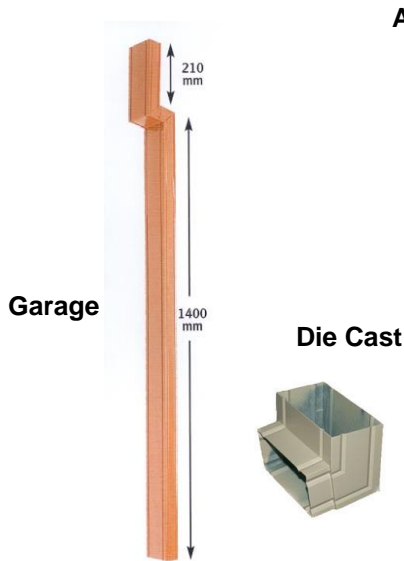

STEEL DOWNPIPES **RECTANGULAR**

Offsets

Adjustable Long

Downpipes

Fittings

Pops

Straps

Material: 0.42mm roll formed steel

Sizes: 100x 50mm, 100x 75mm

Lengths: 1.8m, 2.4m, 3.6m

Offsets: Long adjustable – 100x50, 100x75 (fits eaves 200mm-700mm)

Die cast – 100x75mm, 100x50

Garage adjustable – 100x50mm

Colours: Available in 26 colours and zinc