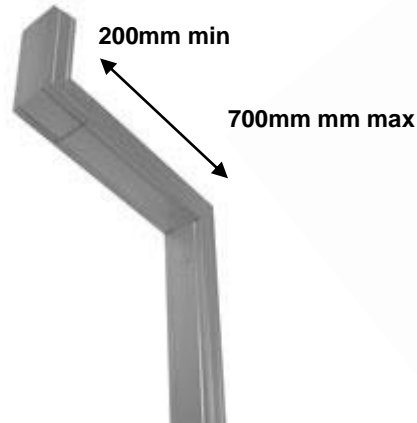

STEEL DOWNPIPES **RECTANGULAR**

Offsets

Adjustable Long

Downpipes

Fittings

Pops

Straps

Material: 0.42mm roll formed steel

Sizes: 100x 50mm, 100x 75mm

Lengths: 1.8m, 2.4m, 3.6m

Offsets: Long adjustable – 100x50, 100x75 (fits eaves 200mm-700mm)

Die cast – 100x75mm, 100x50

Garage adjustable – 100x50mm

Colours: Available in 26 colours and zinc