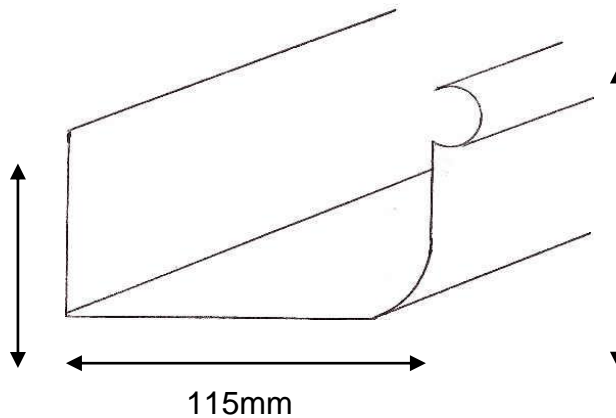

## **SUPA QUAD GUTTER**

**STEEL PREPAINTED (continuous)**

Internal bracket

External bracket

Cast Corner

70mm

85mm

Stop Ends

**Use On:** Tiled, Slate, and corrugated roofs

**Do Not Use On:** Low pitch metal roofing less than 5 degrees

**Brackets:** Internal standard @ .900mm spacing, external brackets available on request

**Corners:** 2 piece painted die cast (90 and 45 degree internal and external)