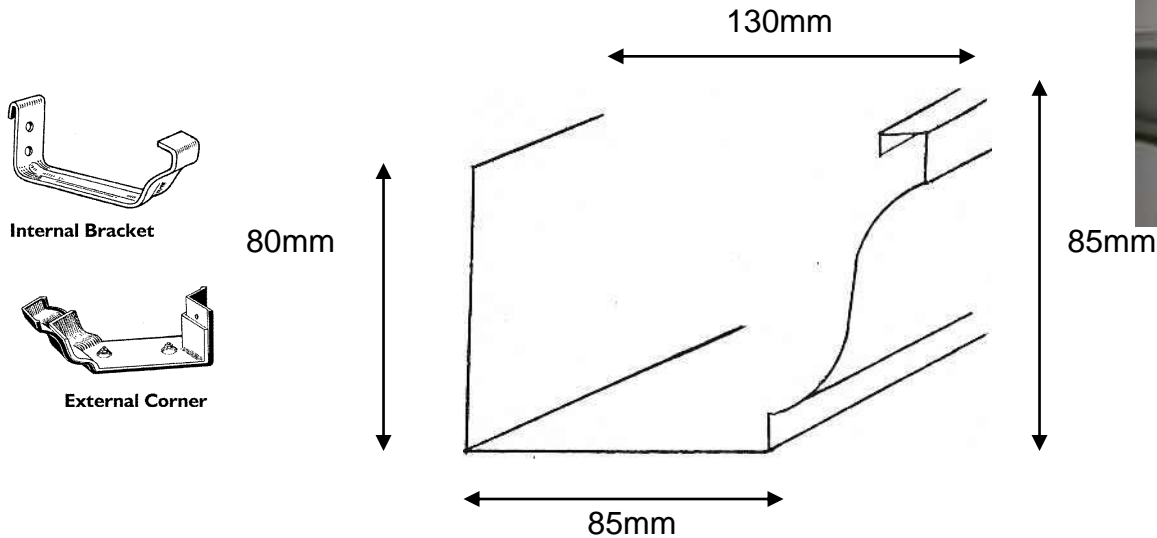

ALCOIL CONTINUOUS GUTTERING P/L

Phone (03) 9887 5822 Fax (03) 9887 5833

OGEE GUTTER

ALUMINIUM PRE-PAINTED (continuous)

Material: 0.70mm High tensile Aluminium

Colours: Brunswick Green, Brownstone, Dover White, Heritage (Manor) Red, Rivergum, Slate (Woodland) Grey, Smooth(Classic) Cream, Merino(Paperbark), Vincent Brown

Use On: Tiles, corrugated or slate (anywhere Quad was previously used)

Brackets: Internal only @ .600mm spacings

Corners: 2 piece die cast (90 degree internal and external)

***Warranty:** 25 year product perforation

Features: Will not rust, extra long lasting, best warranty, continuous length for smooth lines and less possibility of joint leaks. Leafguard available(tiled roof only)

* Subject to installation compliant with manufacturers recommendations