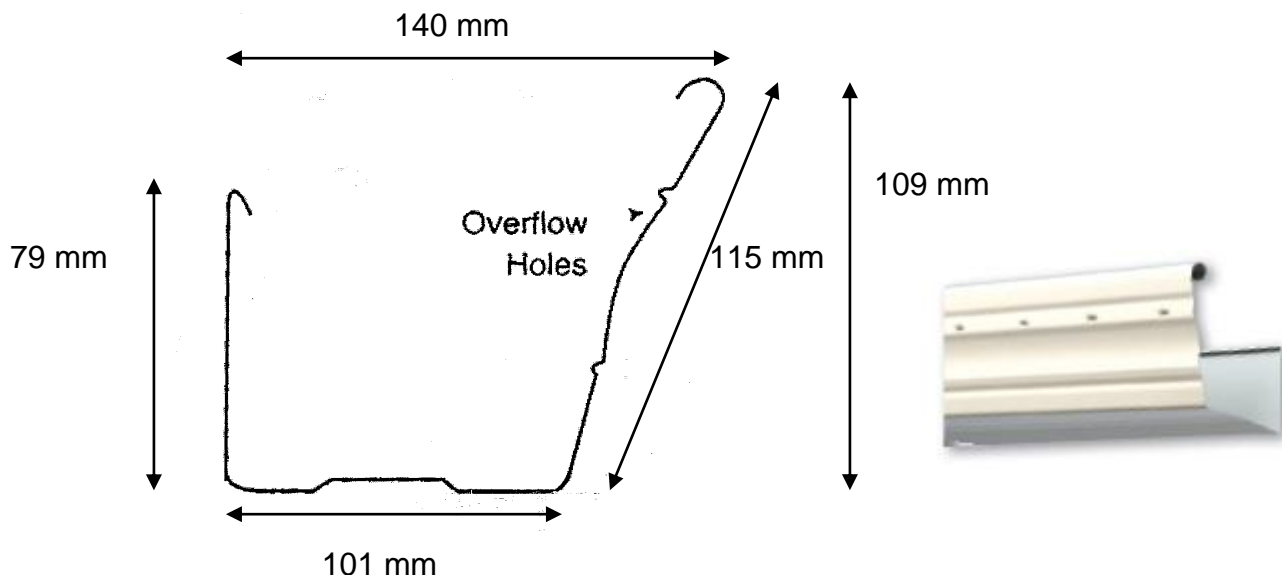

MINI-LINE GUTTER

STEEL PREPAINTED AND ZINC (STICK LENGTH)

Material : 0.42mm steel

Colours: Brown, Smooth Cream, Heritage Red, Ebony, Irongrey, Jasmine Brown, Merino, White, Slate Grey, Zinc

Use On: Tiled and metal roofs, in place of standard squareline

Brackets: Internal or External @ 900mm spacing

Corners: 2 piece die cast 90 degree and 45 degree internal and external (joiners also available)

Lengths: 4 to 12 in 2 meters rises

***Warranty:** 20 year product perforation

Features: Larger flow rate capacity than normal quad, more decorative than standard squareline.

* Subject to installation compliant with manufacturers recommendations