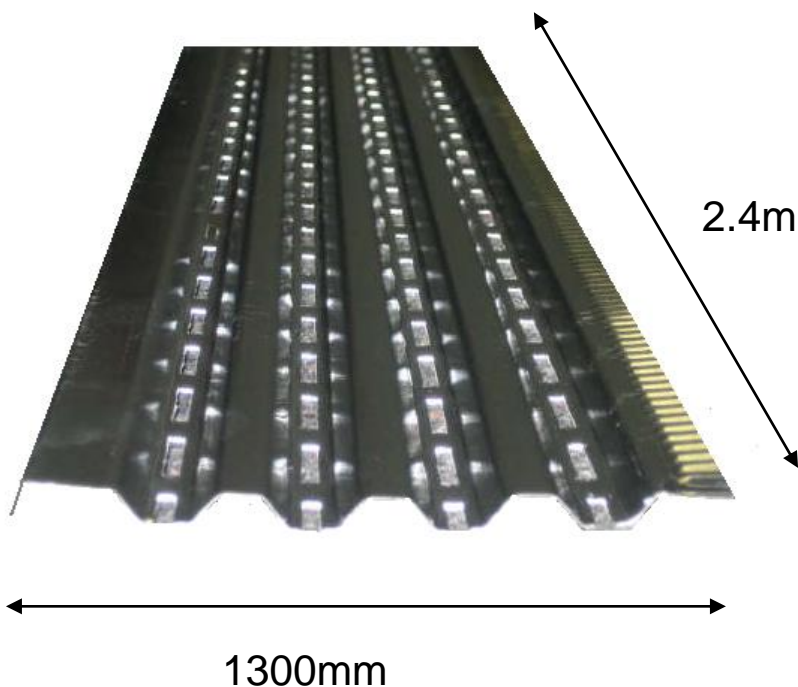

**LEAFGUARD**  
**ALUMINIUM**

**Material:** Aluminium

**Lengths:** 2.4m

**Use On :** Ogee style gutters

**Features:** Keeps leaf litter and other large debris from entering gutters, while allowing free water flow. Can be removed if necessary to access gutters.

**Note:** Can only be used in conjunction with interior gutter brackets