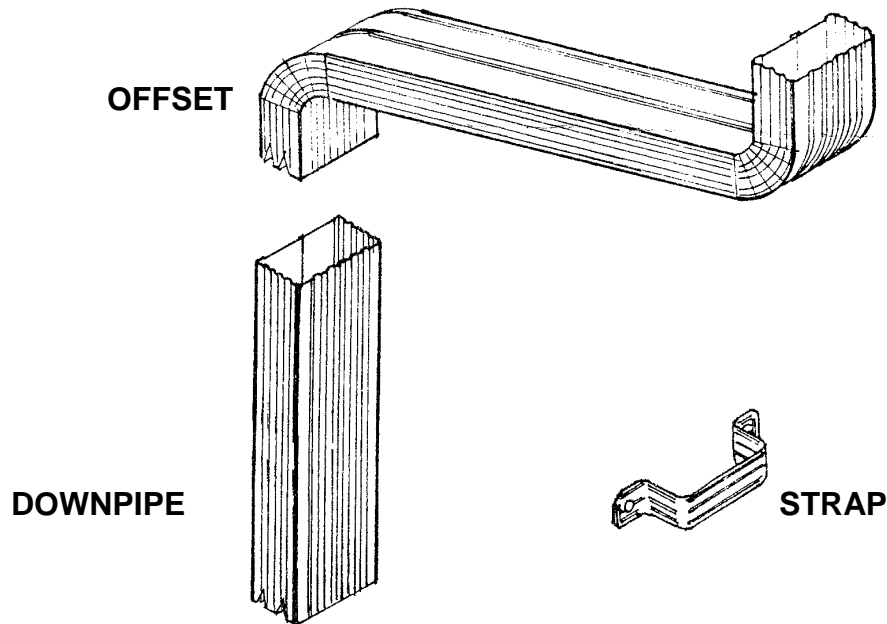

ALUMINIUM DOWNPIPE

- Material:** 0.70mm aluminium
- Sizes:** 100x50
- Lengths:** Downpipe -3.0m, Offset - adjustable to 700mm
- Colours:** Brownstone, Brunswick Green, Dover White, Heritage Red, Merino, Rivergum, Slate Grey, Smooth Cream, Vincent Brown,
- Caution:** Use only PVC outlet to fix downpipe to gutter
- Warranty:** 25 year product perforation