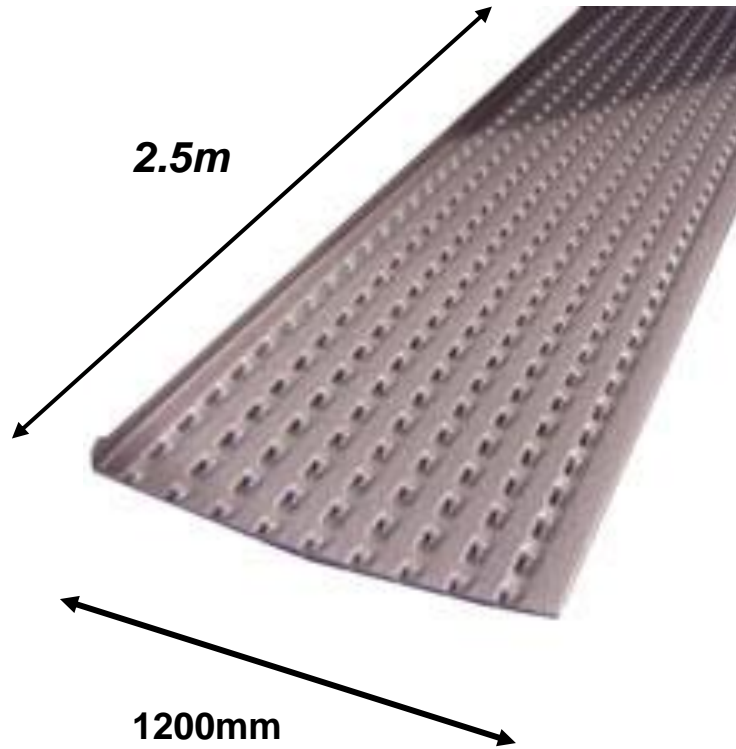

ALCOIL CONTINUOUS GUTTERING P/L

Phone (03) 9887 5822 Fax (03) 9887 5833

LEAFGUARD STEEL

-
- Material:** Zinc or Pre-painted Steel
- Colours:** Ebony, Slate Grey, Mountain Blue,
- Use On :** Quad, Square, Miniline, Nuline and round style gutters
- Note:** Internal gutter brackets must be used
- Features:** Keeps leaf litter and other large debris from entering gutters, while allowing free water flow. Can be removed, if necessary, to access gutters.