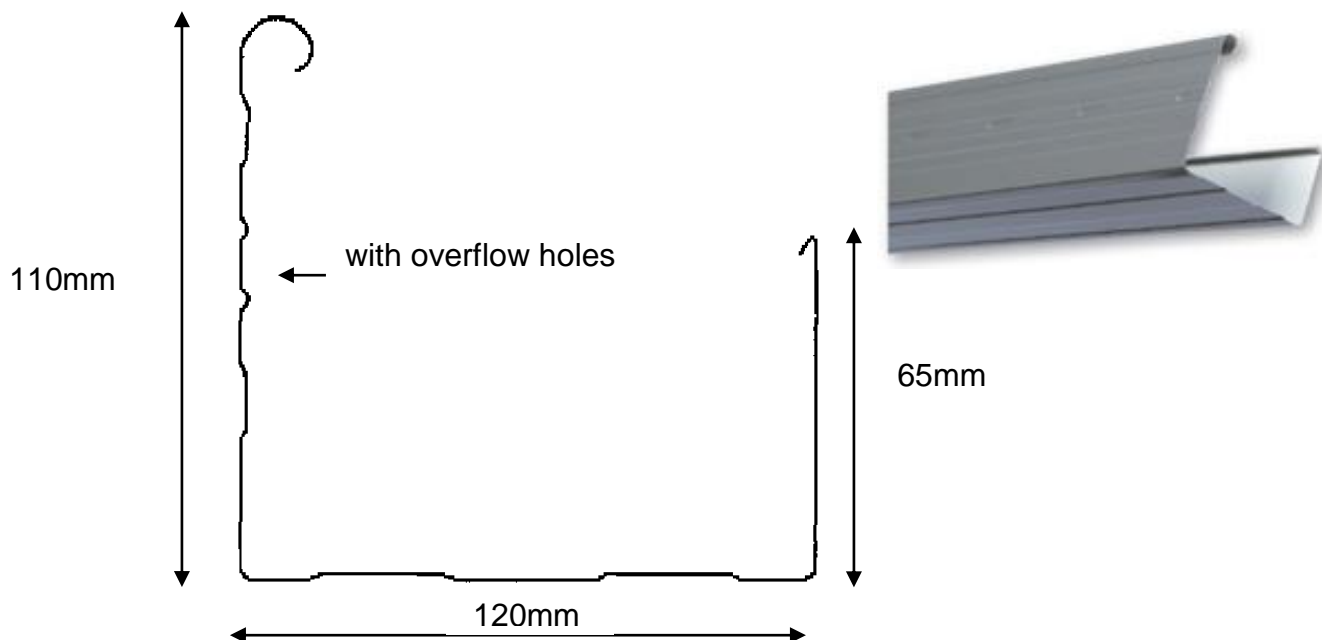

ALCOIL CONTINUOUS GUTTERING P/L

Phone (03) 9887 5822 Fax (03) 9887 5822

SQUARELINE GUTTER **STEEL PREPAINTED (STICK LENGTH)**

- Material:** 0.42mm Steel
- Colours:** Armour Grey, Basal, Birch, Brown, Caulfield Green, Coventry, Dusk, Ebony, Gulf, Grey Gull, Heritage Red, Iron Grey, Jasmine Brown, Manteal, Merino, Mist Green, Monolith, Mountain Blue Off, Wallaroo, White, Slate Grey, Territory Smooth Cream, White, Zinc
- Lengths:** 6.0m and 9.0m only
- Use On:** Flat metal, or tiled roof
- Brackets:** Internal @.900mm spacings
- *Warranty:** 20 year product perforation
- Features:** High front hides poor fall or wavy tile edge.