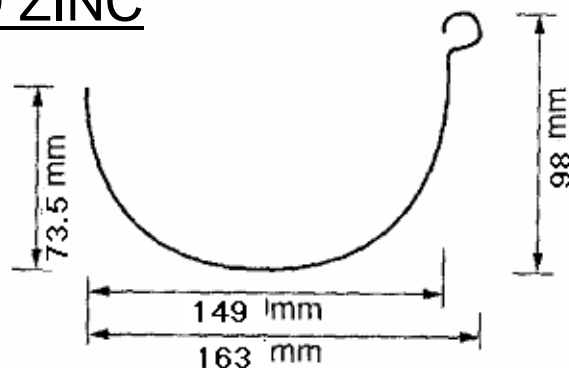

ALCOIL CONTINUOUS GUTTERING P/L

Phone (03) 9887 5822 Fax (03) 9887 5833

ROUND LINE & HALF-ROUND GUTTER STEEL PRE-PAINTED AND ZINC

Roundline

Half-Round

Material: 0.42mm steel

Colours & Lengths:

Heritage Red, Smooth Cream, Merino, Jasmine Brown, Slate Grey, Mountain Blue, Iron Grey, Armour Grey, Basal, Birch, Caulfield Green, Coventry, Dusk, Gulf, Gull Grey, Manteal, Mist Green, Monolith, Off White, Night Sky, Territory, Wallaroo, Zinc

Use On: Low water carrying areas

Brackets: External Half round, or concealed for Roundline @ 900mm spacings

Corners: 2 piece cast 90 & 45degree, internal and external

***Warranty:** 20 year product perforation