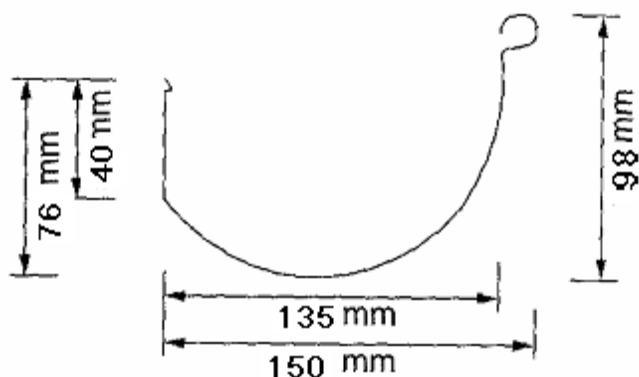

ALCOIL CONTINUOUS GUTTERING P/L

Phone (03) 9887 5822 Fax (03) 9887 5833

ROUND LINE & HALF-ROUND GUTTER STEEL PRE-PAINTED AND ZINC

Roundline

Half-Round

Material: 0.42mm steel

Colours & Lengths:

Heritage Red, Smooth Cream, Merino, Jasmine Brown, Slate Grey, Mountain Blue, Iron Grey, Armour Grey, Basal, Birch, Caulfield Green, Coventry, Dusk, Gulf, Gull Grey, Manteal, Mist Green, Monolith, Off White, Night Sky, Territory, Wallaroo, Zinc

Use On: Low water carrying areas

Brackets: External Half round, or concealed for Roundline @ 900mm spacings

Corners: 2 piece cast 90 & 45degree, internal and external

***Warranty:** 20 year product perforation